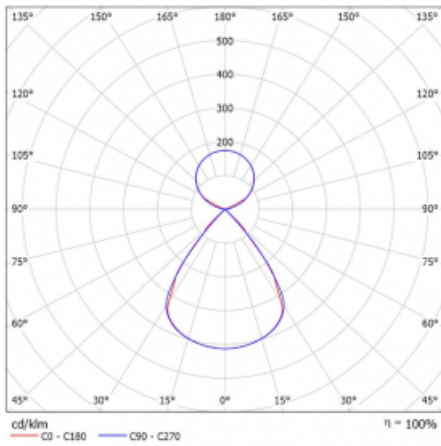

Type of installation	Suspended
Light distribution	Direct-indirect
Luminaire shape	Linear
Colour of the luminaires	Silver
Material	Aluminium
Lifetime	L80/B20 50 000 hours
Warranty	2 years
Description of luminaires	Luminaire suspended
item description	D/I - 53/47
Dimensions (l × w × h mm)	1683 mm × 47 mm × 69 mm
Light source	LED MODUL
DIR optical system	Plastic louvre low UGR
INDIR optical system	Celar cover
Luminous flux*	12180 lm
Colour Temperature	3000 K warm white
Luminous efficacy	146 lm/W
MacAdam Light source	3
Colour rendering index	80
UGR max. X=4H Y=8H, ρ=70,50,20	14.9

## Curve