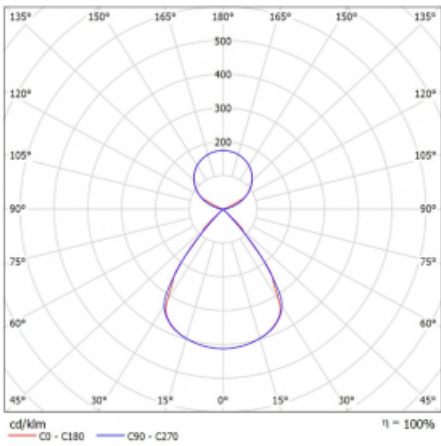

Type of installation	Suspended
Light distribution	Direct-indirect
Luminaire shape	Linear
Colour of the luminaires	White
Material	Aluminium
Lifetime	L80/B20 50 000 hours
Warranty	2 years
Description of luminaires	Luminaire suspended
item description	D/I - 53/47
Dimensions (l × w × h mm)	1683 mm × 47 mm × 69 mm
Light source	LED MODUL
DIR optical system	Plastic louvre low UGR
INDIR optical system	Celar cover
Luminous flux*	12690 lm
Colour Temperature	4000 K cool white
Luminous efficacy	152 lm/W
MacAdam Light source	3
Colour rendering index	80
UGR max. X=4H Y=8H, ρ=70,50,20	15.1

## Curve