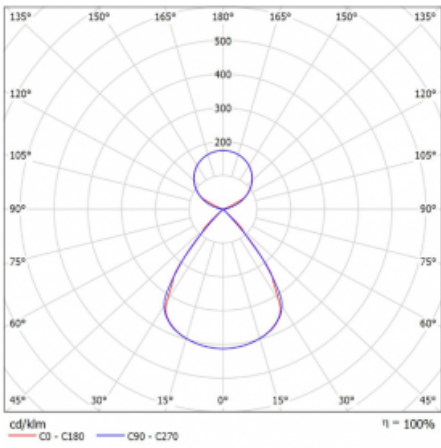

Technical drawing

Luminaire power input* 83.4 W

Connection of the luminaires ON/OFF + 1h emergency

Electrical voltage 220-240V

Frequency 50/60Hz

⊕ CE IP 20

*±10 %

Curve