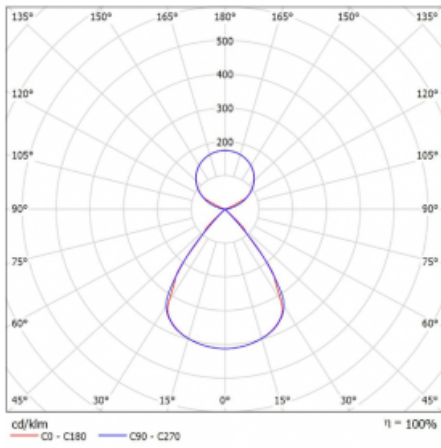

| | |
|----------------------------------------|-------------------------|
| Type of installation | Suspended |
| Light distribution | Direct-indirect |
| Luminaire shape | Linear |
| Colour of the luminaires | Silver |
| Material | Aluminium |
| Lifetime | L80/B20 50 000 hours |
| Warranty | 2 years |
| Description of luminaires | Luminaire suspended |
| item description | D/I - 53/47 |
| Dimensions (l × w × h mm) | 1683 mm × 47 mm × 69 mm |
| Light source | LED MODUL |
| DIR optical system | Plastic louvre low UGR |
| INDIR optical system | Celar cover |
| Luminous flux* | 12690 lm |
| Colour Temperature | 4000 K cool white |
| Luminous efficacy | 152 lm/W |
| MacAdam Light source | 3 |
| Colour rendering index | 80 |
| UGR max. X=4H Y=8H, $\rho=70,50,20$ | 15.1 |

Technical drawing

Luminaire power input* 83.4 W

Connection of the luminaires ON/OFF + 1h emergency

Electrical voltage 220-240V

Frequency 50/60Hz

⊕ CE IP 20

*±10 %

Curve