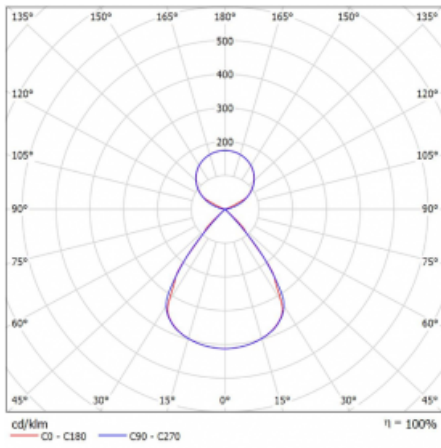

Type of installation	Suspended
Light distribution	Direct-indirect clear plexi
Luminaire shape	Linear
Colour of the luminaires	Silver
Material	Aluminium
Lifetime	L80/B20 50 000 hours
Warranty	2 years
Description of luminaires	Luminaire suspended
item description	D/I - 53/47
Dimensions	1683 mm × 47 mm × 69 mm
Light source	LED MODUL
Type of optical system	Plastic louvre low UGR
Luminous flux*	12690 lm
Colour Temperature	4000 K cool white
Luminous efficacy	152 lm/W
MacAdam Light source	3
Colour rendering index	80
UGR max. X=4H Y=8H, $\rho=70,50,20$	15.1

## Curve