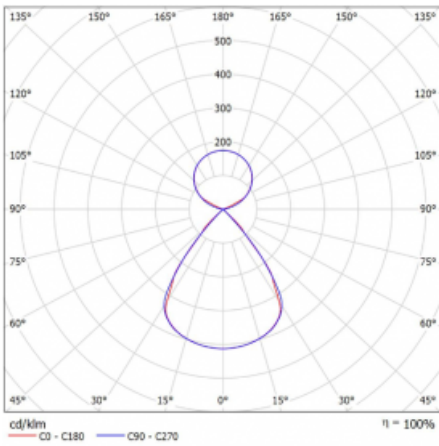

Type of installation	Suspended
Light distribution	Direct-indirect clear plexi
Luminaire shape	Linear
Colour of the luminaires	White
Material	Aluminium
Lifetime	L80/B20 50 000 hours
Warranty	2 years
Description of luminaires	Luminaire suspended
item description	D/I - 53/47
Dimensions	1683 mm × 47 mm × 69 mm
Light source	LED MODUL
Type of optical system	Plastic louvre low UGR
Luminous flux*	12180 lm
Colour Temperature	3000 K warm white
Luminous efficacy	146 lm/W
MacAdam Light source	3
Colour rendering index	80
UGR max. X=4H Y=8H, $\rho=70,50,20$	14.9

## Curve