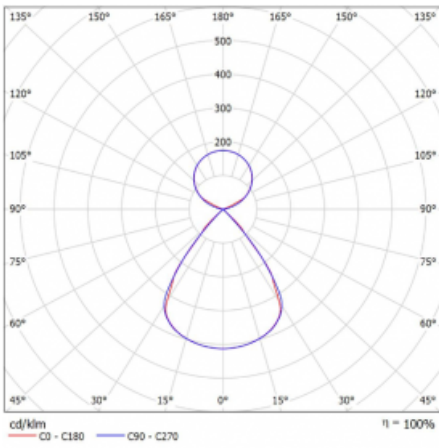

Type of installation	Suspended
Light distribution	Direct-indirect
Luminaire shape	Linear
Colour of the luminaires	Silver
Material	Aluminium
Lifetime	L80/B20 50 000 hours
Warranty	5 years
Description of luminaires	Luminaire suspended
item description	D/I - 53/47
Dimensions (l × w × h mm)	1683 mm × 47 mm × 69 mm
Light source	LED MODUL
DIR optical system	Plastic louvre low UGR
INDIR optical system	Celar cover
Luminous flux*	12690 lm
Colour Temperature	4000 K cool white
Luminous efficacy	152 lm/W
MacAdam Light source	3
Colour rendering index	80
UGR max. X=4H Y=8H, ρ=70,50,20	15.1

Technical drawing

Luminaire power input* 83.4 W

Connection of the luminaires ON/OFF

Electrical voltage 220-240V

Frequency 50/60Hz

⊕ CE IP 20

*±10 %

Curve