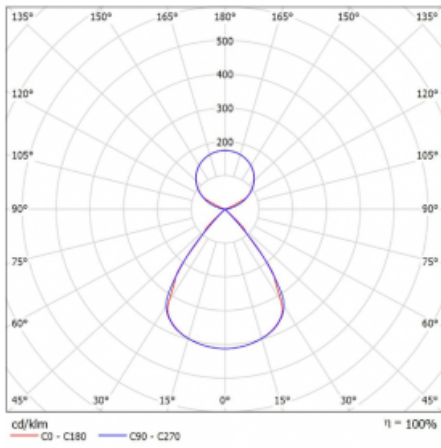

Type of installation	Suspended
Light distribution	Direct-indirect
Luminaire shape	Linear
Colour of the luminaires	Black
Material	Aluminium
Lifetime	L80/B20 50 000 hours
Warranty	5 years
Description of luminaires	Luminaire suspended
item description	D/I - 53/47
Dimensions (l × w × h mm)	1683 mm × 47 mm × 69 mm
Light source	LED MODUL
DIR optical system	Plastic louvre low UGR
INDIR optical system	Celar cover
Luminous flux*	12690 lm
Colour Temperature	4000 K cool white
Luminous efficacy	152 lm/W
MacAdam Light source	3
Colour rendering index	80
UGR max. X=4H Y=8H, ρ=70,50,20	15.1

Technical drawing

Luminaire power input* 83.4 W

Connection of the luminaires ON/OFF

Electrical voltage 220-240V

Frequency 50/60Hz

⊕ CE IP 20

*±10 %

Curve