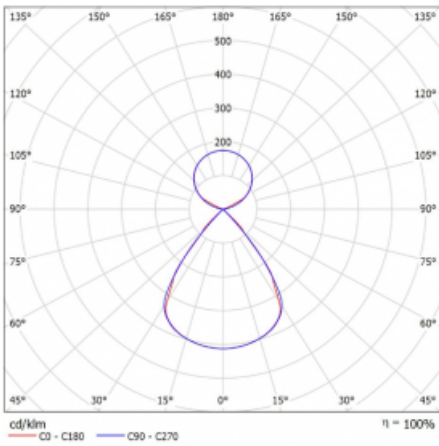

Type of installation	Suspended
Light distribution	Direct-indirect
Luminaire shape	Linear
Colour of the luminaires	Silver
Material	Aluminium
Lifetime	L80/B20 50 000 hours
Warranty	5 years
Description of luminaires	Luminaire suspended
item description	D/I - 53/47
Dimensions (l × w × h mm)	1683 mm × 47 mm × 69 mm
Light source	LED MODUL
DIR optical system	Plastic louvre low UGR
INDIR optical system	Celar cover
Luminous flux*	12180 lm
Colour Temperature	3000 K warm white
Luminous efficacy	146 lm/W
MacAdam Light source	3
Colour rendering index	80
UGR max. X=4H Y=8H, $\rho=70,50,20$	14.9

Technical drawing

Luminaire power input* 83.4 W

Connection of the luminaires ON/OFF

Electrical voltage 220-240V

Frequency 50/60Hz

⊕ CE IP 20

*±10 %

Curve