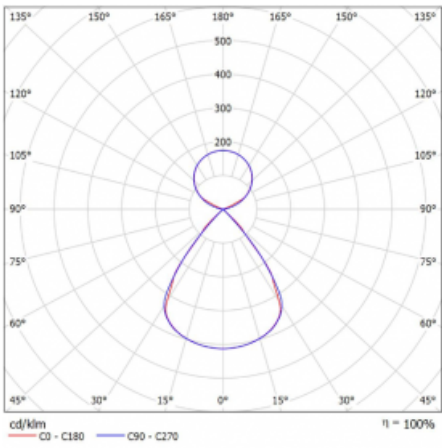

Type of installation	Suspended
Light distribution	Direct-indirect clear plexi
Luminaire shape	Linear
Colour of the luminaires	Silver
Material	Aluminium
Lifetime	L80/B20 50 000 hours
Warranty	5 years
Description of luminaires	Luminaire suspended
item description	D/I - 53/47
Dimensions	1683 mm × 47 mm × 69 mm
Light source	LED MODUL
Type of optical system	Plastic louvre low UGR
Luminous flux*	12180 lm
Colour Temperature	3000 K warm white
Luminous efficacy	146 lm/W
MacAdam Light source	3
Colour rendering index	80
UGR max. X=4H Y=8H, $\rho=70,50,20$	14.9

## Curve