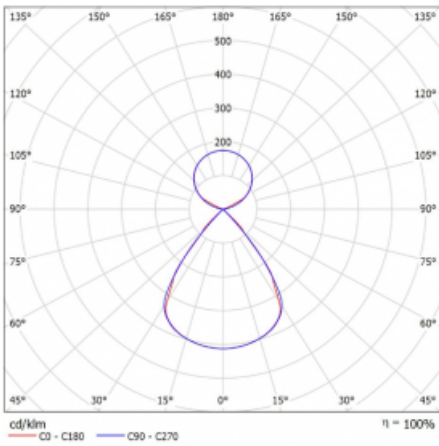

Type of installation	Suspended
Light distribution	Direct-indirect
Luminaire shape	Linear
Colour of the luminaires	Black
Material	Aluminium
Lifetime	L80/B20 50 000 hours
Warranty	5 years
Description of luminaires	Luminaire suspended
item description	D/I - 53/47
Dimensions (l × w × h mm)	1683 mm × 47 mm × 69 mm
Light source	LED MODUL
DIR optical system	Plastic louvre low UGR
INDIR optical system	Celar cover
Luminous flux*	12180 lm
Colour Temperature	3000 K warm white
Luminous efficacy	146 lm/W
MacAdam Light source	3
Colour rendering index	80
UGR max. X=4H Y=8H, $\rho=70,50,20$	14.9

Technical drawing

Luminaire power input* 83.4 W

Connection of the luminaires ON/OFF

Electrical voltage 220-240V

Frequency 50/60Hz

⊕ CE IP 20

*±10 %

Curve