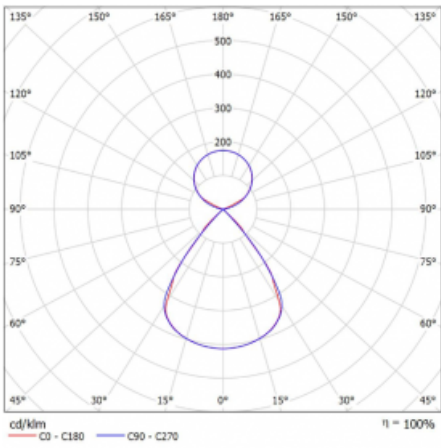

Type of installation	Suspended
Light distribution	Direct-indirect clear plexi
Luminaire shape	Linear
Colour of the luminaires	Black
Material	Aluminium
Lifetime	L80/B20 50 000 hours
Warranty	5 years
Description of luminaires	Luminaire suspended
item description	D/I - 53/47
Dimensions	1683 mm × 47 mm × 69 mm
Light source	LED MODUL
Type of optical system	Plastic louvre low UGR
Luminous flux*	12180 lm
Colour Temperature	3000 K warm white
Luminous efficacy	146 lm/W
MacAdam Light source	3
Colour rendering index	80
UGR max. X=4H Y=8H, $\rho=70,50,20$	14.9

Technical drawing

Luminaire power input* 83.4 W

Connection of the luminaires ON/OFF

Electrical voltage 220-240V

Frequency 50/60Hz

⊕ CE IP 20

*±10 %

Curve