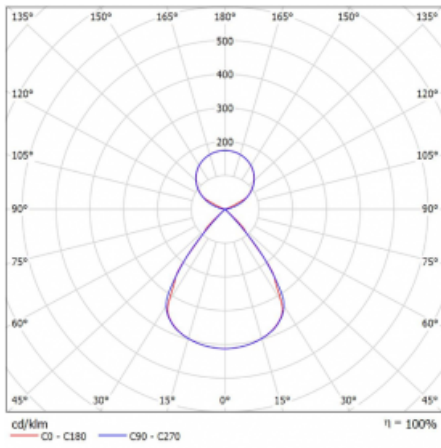

Type of installation	Suspended
Light distribution	Direct-indirect
Luminaire shape	Linear
Colour of the luminaires	Silver
Material	Aluminium
Lifetime	L80/B20 50 000 hours
Warranty	5 years
Description of luminaires	Luminaire suspended
item description	D/I - 53/47
Dimensions (l × w × h mm)	1683 mm × 47 mm × 69 mm
Light source	LED MODUL
DIR optical system	Plastic louvre low UGR
INDIR optical system	Celar cover
Luminous flux*	12690 lm
Colour Temperature	4000 K cool white
Luminous efficacy	152 lm/W
MacAdam Light source	3
Colour rendering index	80
UGR max. X=4H Y=8H, $\rho=70,50,20$	15.1

## Technical drawing

Luminaire power input\* 83.4 W

Connection of the luminaires DALI

Electrical voltage 220-240V

Frequency 50/60Hz

⊕ CE IP 20

\*±10 %

## Curve