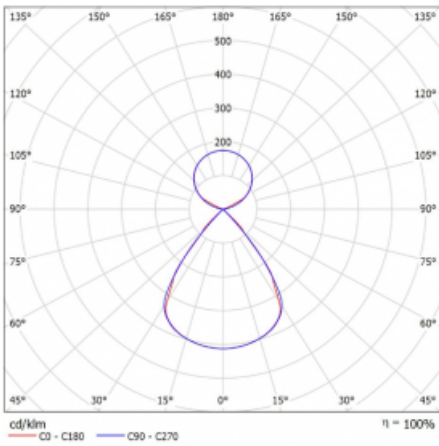

Type of installation	Suspended
Light distribution	Direct-indirect
Luminaire shape	Linear
Colour of the luminaires	White
Material	Aluminium
Lifetime	L80/B20 50 000 hours
Warranty	5 years
Description of luminaires	Luminaire suspended
item description	D/I - 53/47
Dimensions (l × w × h mm)	1683 mm × 47 mm × 69 mm
Light source	LED MODUL
DIR optical system	Plastic louvre low UGR
INDIR optical system	Celar cover
Luminous flux*	12180 lm
Colour Temperature	3000 K warm white
Luminous efficacy	146 lm/W
MacAdam Light source	3
Colour rendering index	80
UGR max. X=4H Y=8H, $\rho=70,50,20$	14.9

## Curve