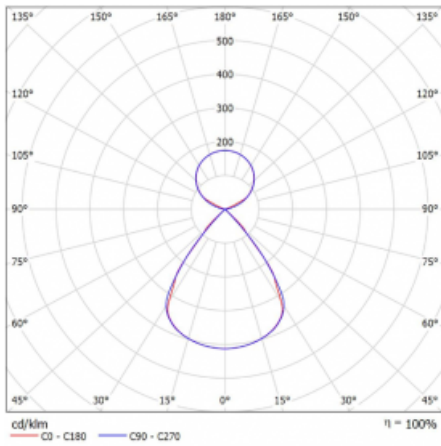

Type of installation	Suspended
Light distribution	Direct-indirect
Luminaire shape	Linear
Colour of the luminaires	Silver
Material	Aluminium
Lifetime	L80/B20 50 000 hours
Warranty	2 years
Description of luminaires	Luminaire suspended
item description	D/I - 53/47
Dimensions (l × w × h mm)	1683 mm × 47 mm × 69 mm
Light source	LED MODUL
DIR optical system	Plastic louvre low UGR
INDIR optical system	Celar cover
Luminous flux*	6730 lm
Colour Temperature	4000 K cool white
Luminous efficacy	152 lm/W
MacAdam Light source	3
Colour rendering index	80
UGR max. X=4H Y=8H, ρ=70,50,20	12.9

## Curve