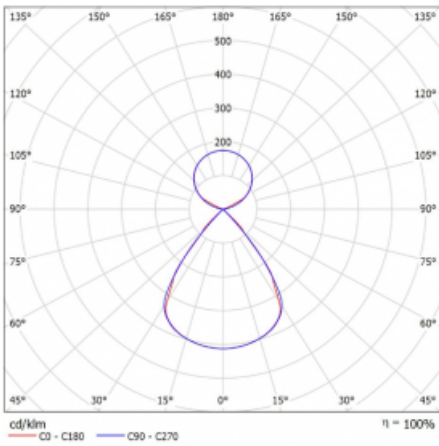

Type of installation	Suspended
Light distribution	Direct-indirect clear plexi
Luminaire shape	Linear
Colour of the luminaires	Silver
Material	Aluminium
Lifetime	L80/B20 50 000 hours
Warranty	2 years
Description of luminaires	Luminaire suspended
item description	D/I - 53/47
Dimensions	1683 mm × 47 mm × 69 mm
Light source	LED MODUL
Type of optical system	Plastic louvre low UGR
Luminous flux*	6730 lm
Colour Temperature	4000 K cool white
Luminous efficacy	152 lm/W
MacAdam Light source	3
Colour rendering index	80
UGR max. X=4H Y=8H, $\rho=70,50,20$	12.9

## Curve