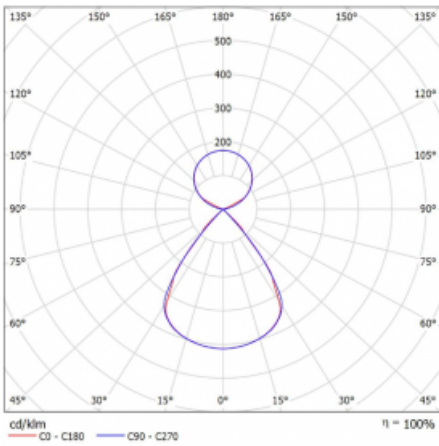

Type of installation	Suspended
Light distribution	Direct-indirect
Luminaire shape	Linear
Colour of the luminaires	White
Material	Aluminium
Lifetime	L80/B20 50 000 hours
Warranty	2 years
Description of luminaires	Luminaire suspended
item description	D/I - 53/47
Dimensions (l × w × h mm)	1683 mm × 47 mm × 69 mm
Light source	LED MODUL
DIR optical system	Plastic louvre low UGR
INDIR optical system	Celar cover
Luminous flux*	6450 lm
Colour Temperature	3000 K warm white
Luminous efficacy	146 lm/W
MacAdam Light source	3
Colour rendering index	80
UGR max. X=4H Y=8H, $\rho=70,50,20$	12.7

## Curve