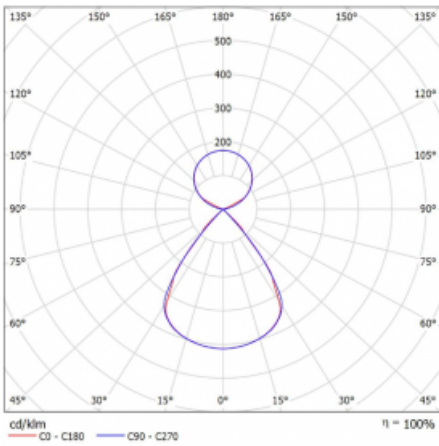

Technical drawing

Luminaire power input* 44.3 W

Connection of the luminaires ON/OFF + 3h emergency

Electrical voltage 220-240V

Frequency 50/60Hz

⊕ CE IP 20

*±10 %

Curve