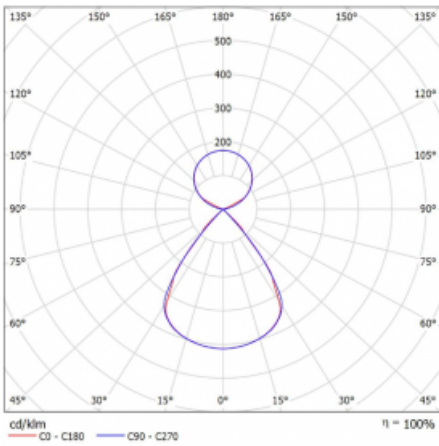

Type of installation	Suspended
Light distribution	Direct-indirect
Luminaire shape	Linear
Colour of the luminaires	White
Material	Aluminium
Lifetime	L80/B20 50 000 hours
Warranty	2 years
Description of luminaires	Luminaire suspended
item description	D/I - 53/47
Dimensions (l × w × h mm)	1683 mm × 47 mm × 69 mm
Light source	LED MODUL
DIR optical system	Plastic louvre low UGR
INDIR optical system	Celar cover
Luminous flux*	6730 lm
Colour Temperature	4000 K cool white
Luminous efficacy	152 lm/W
MacAdam Light source	3
Colour rendering index	80
UGR max. X=4H Y=8H, $\rho=70,50,20$	12.9

## Curve