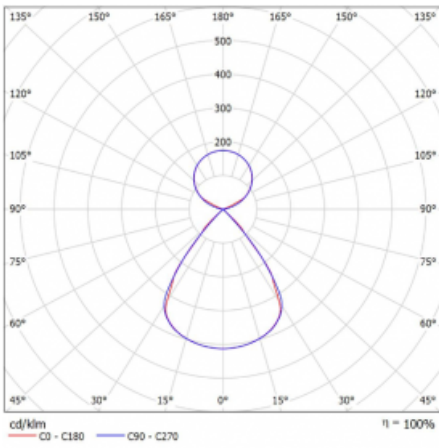

Type of installation	Suspended
Light distribution	Direct-indirect
Luminaire shape	Linear
Colour of the luminaires	Silver
Material	Aluminium
Lifetime	L80/B20 50 000 hours
Warranty	2 years
Description of luminaires	Luminaire suspended
item description	D/I - 53/47
Dimensions (l × w × h mm)	1683 mm × 47 mm × 69 mm
Light source	LED MODUL
DIR optical system	Plastic louvre low UGR
INDIR optical system	Celar cover
Luminous flux*	6730 lm
Colour Temperature	4000 K cool white
Luminous efficacy	152 lm/W
MacAdam Light source	3
Colour rendering index	80
UGR max. X=4H Y=8H, ρ=70,50,20	12.9

## Curve