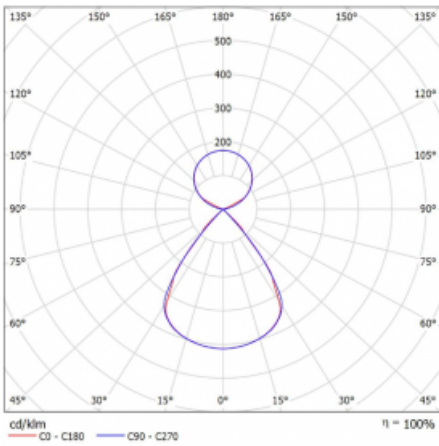

Type of installation	Suspended
Light distribution	Direct-indirect
Luminaire shape	Linear
Colour of the luminaires	Black
Material	Aluminium
Lifetime	L80/B20 50 000 hours
Warranty	2 years
Description of luminaires	Luminaire suspended
item description	D/I - 53/47
Dimensions (l × w × h mm)	1683 mm × 47 mm × 69 mm
Light source	LED MODUL
DIR optical system	Plastic louvre low UGR
INDIR optical system	Celar cover
Luminous flux*	6730 lm
Colour Temperature	4000 K cool white
Luminous efficacy	152 lm/W
MacAdam Light source	3
Colour rendering index	80
UGR max. X=4H Y=8H, ρ=70,50,20	12.9

## Curve