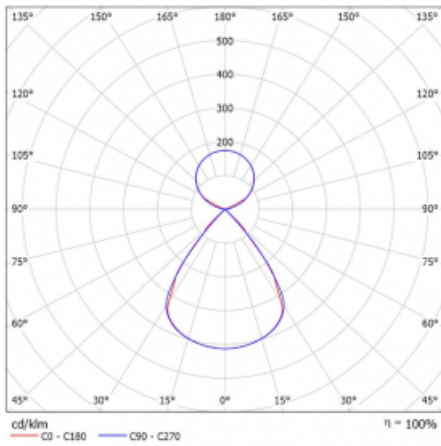

Type of installation	Suspended
Light distribution	Direct-indirect clear plexi
Luminaire shape	Linear
Colour of the luminaires	Black
Material	Aluminium
Lifetime	L80/B20 50 000 hours
Warranty	2 years
Description of luminaires	Luminaire suspended
item description	D/I - 53/47
Dimensions	1683 mm × 47 mm × 69 mm
Light source	LED MODUL
Type of optical system	Plastic louvre low UGR
Luminous flux*	6450 lm
Colour Temperature	3000 K warm white
Luminous efficacy	146 lm/W
MacAdam Light source	3
Colour rendering index	80
UGR max. X=4H Y=8H, $\rho=70,50,20$	12.7

## Curve