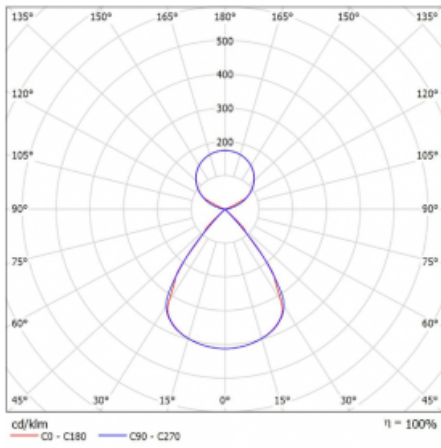

Type of installation	Suspended
Light distribution	Direct-indirect
Luminaire shape	Linear
Colour of the luminaires	White
Material	Aluminium
Lifetime	L80/B20 50 000 hours
Warranty	5 years
Description of luminaires	Luminaire suspended
item description	D/I - 53/47
Dimensions (l × w × h mm)	1683 mm × 47 mm × 69 mm
Light source	LED MODUL
DIR optical system	Plastic louvre low UGR
INDIR optical system	Celar cover
Luminous flux*	6730 lm
Colour Temperature	4000 K cool white
Luminous efficacy	152 lm/W
MacAdam Light source	3
Colour rendering index	80
UGR max. X=4H Y=8H, ρ=70,50,20	12.9

## Technical drawing

Luminaire power input\* 44.3 W

Connection of the luminaires ON/OFF

Electrical voltage 220-240V

Frequency 50/60Hz

⊕ CE IP 20

\*±10 %

## Curve