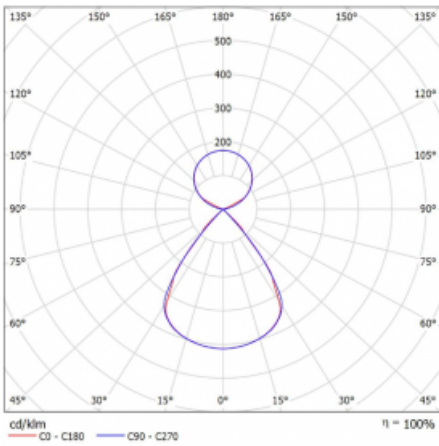

Type of installation	Suspended
Light distribution	Direct-indirect clear plexi
Luminaire shape	Linear
Colour of the luminaires	Black
Material	Aluminium
Lifetime	L80/B20 50 000 hours
Warranty	5 years
Description of luminaires	Luminaire suspended
item description	D/I - 53/47
Dimensions	1683 mm × 47 mm × 69 mm
Light source	LED MODUL
Type of optical system	Plastic louvre low UGR
Luminous flux*	6730 lm
Colour Temperature	4000 K cool white
Luminous efficacy	152 lm/W
MacAdam Light source	3
Colour rendering index	80
UGR max. X=4H Y=8H, $\rho=70,50,20$	12.9

## Technical drawing

Luminaire power input\* 44.3 W

Connection of the luminaires ON/OFF

Electrical voltage 220-240V

Frequency 50/60Hz

⊕ CE IP 20

\*±10 %

## Curve