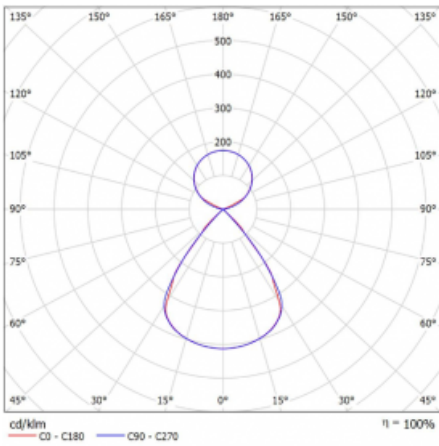

Type of installation	Suspended
Light distribution	Direct-indirect clear plexi
Luminaire shape	Linear
Colour of the luminaires	White
Material	Aluminium
Lifetime	L80/B20 50 000 hours
Warranty	5 years
Description of luminaires	Luminaire suspended
item description	D/I - 53/47
Dimensions	1683 mm × 47 mm × 69 mm
Light source	LED MODUL
Type of optical system	Plastic louvre low UGR
Luminous flux*	6450 lm
Colour Temperature	3000 K warm white
Luminous efficacy	146 lm/W
MacAdam Light source	3
Colour rendering index	80
UGR max. X=4H Y=8H, $\rho=70,50,20$	12.7

Technical drawing

Luminaire power input* 44.3 W

Connection of the luminaires ON/OFF

Electrical voltage 220-240V

Frequency 50/60Hz

⊕ CE IP 20

*±10 %

Curve