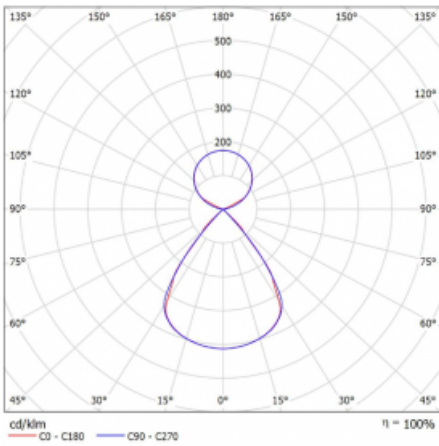

Type of installation	Suspended
Light distribution	Direct-indirect clear plexi
Luminaire shape	Linear
Colour of the luminaires	Silver
Material	Aluminium
Lifetime	L80/B20 50 000 hours
Warranty	5 years
Description of luminaires	Luminaire suspended
item description	D/I - 53/47
Dimensions	1683 mm × 47 mm × 69 mm
Light source	LED MODUL
Type of optical system	Plastic louvre low UGR
Luminous flux*	6450 lm
Colour Temperature	3000 K warm white
Luminous efficacy	146 lm/W
MacAdam Light source	3
Colour rendering index	80
UGR max. X=4H Y=8H, $\rho=70,50,20$	12.7

Technical drawing

Luminaire power input* 44.3 W

Connection of the luminaires ON/OFF

Electrical voltage 220-240V

Frequency 50/60Hz

⊕ CE IP 20

*±10 %

Curve