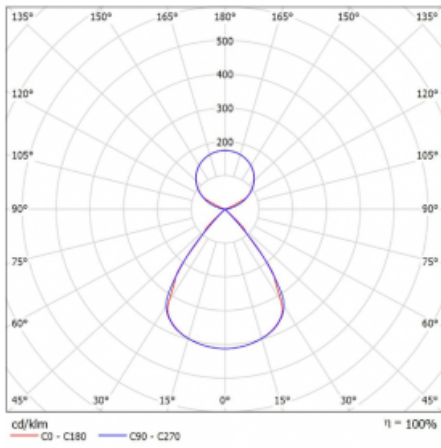

Type of installation	Suspended
Light distribution	Direct-indirect
Luminaire shape	Linear
Colour of the luminaires	Black
Material	Aluminium
Lifetime	L80/B20 50 000 hours
Warranty	5 years
Description of luminaires	Luminaire suspended
item description	D/I - 53/47
Dimensions (l × w × h mm)	1683 mm × 47 mm × 69 mm
Light source	LED MODUL
DIR optical system	Plastic louvre low UGR
INDIR optical system	Celar cover
Luminous flux*	6450 lm
Colour Temperature	3000 K warm white
Luminous efficacy	146 lm/W
MacAdam Light source	3
Colour rendering index	80
UGR max. X=4H Y=8H, $\rho=70,50,20$	12.7

Technical drawing

Luminaire power input* 44.3 W

Connection of the luminaires ON/OFF

Electrical voltage 220-240V

Frequency 50/60Hz

⊕ CE IP 20

*±10 %

Curve