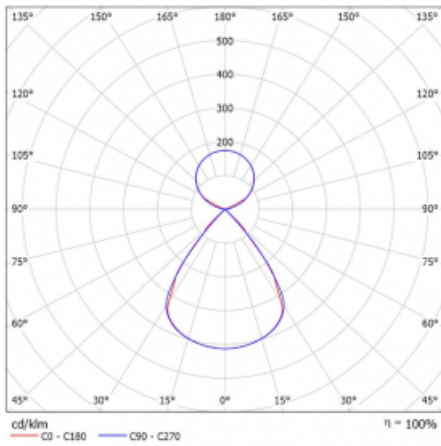

Type of installation	Suspended
Light distribution	Direct-indirect clear plexi
Luminaire shape	Linear
Colour of the luminaires	White
Material	Aluminium
Lifetime	L80/B20 50 000 hours
Warranty	5 years
Description of luminaires	Luminaire suspended
item description	D/I - 53/47
Dimensions	1683 mm × 47 mm × 69 mm
Weight	4.1 kg
Light source	LED MODUL
Type of optical system	Plastic louvre low UGR
Luminous flux*	6730 lm
Colour Temperature	4000 K cool white
Luminous efficacy	152 lm/W
MacAdam Light source	3
Colour rendering index	80
UGR max. X=4H Y=8H, ρ=70,50,20	12.9

## Technical drawing

Luminaire power input\* 44.3 W

Connection of the luminaires DALI

Electrical voltage 220-240V

Frequency 50/60Hz

⊕ CE IP 20

\*±10 %

## Curve