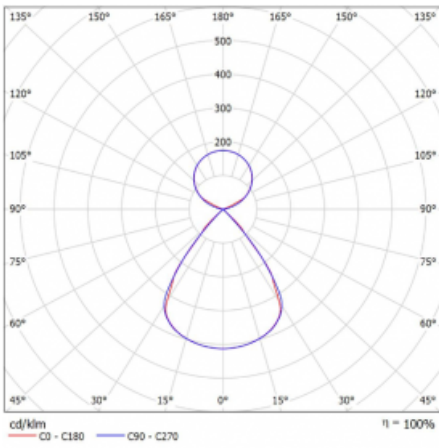

Type of installation	Suspended
Light distribution	Direct-indirect
Luminaire shape	Linear
Colour of the luminaires	White
Material	Aluminium
Lifetime	L80/B20 50 000 hours
Warranty	5 years
Description of luminaires	Luminaire suspended
item description	D/I - 53/47
Dimensions (l × w × h mm)	1683 mm × 47 mm × 69 mm
Light source	LED MODUL
DIR optical system	Plastic louvre low UGR
INDIR optical system	Celar cover
Luminous flux*	6450 lm
Colour Temperature	3000 K warm white
Luminous efficacy	146 lm/W
MacAdam Light source	3
Colour rendering index	80
UGR max. X=4H Y=8H, ρ=70,50,20	12.7

Technical drawing

Luminaire power input* 44.3 W

Connection of the luminaires DALI

Electrical voltage 220-240V

Frequency 50/60Hz

⊕ CE IP 20

*±10 %

Curve