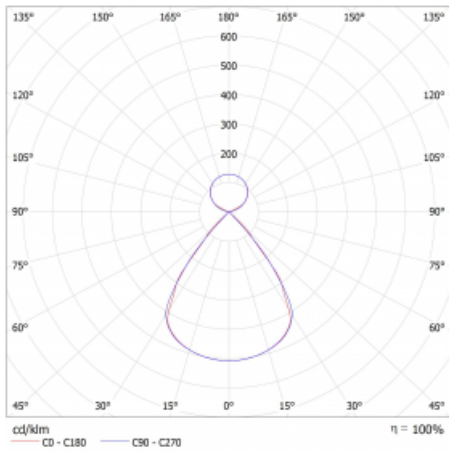

Type of installation	Suspended
Light distribution	Direct-indirect clear plexi
Luminaire shape	Linear
Colour of the luminaires	Black
Material	Aluminium
Lifetime	L80/B20 50 000 hours
Warranty	2 years
Description of luminaires	Luminaire suspended
Dimensions	1683 mm × 47 mm × 69 mm
Light source	LED MODUL
Type of optical system	Plastic louvre low UGR
Luminous flux*	5370 lm
Colour Temperature	4000 K cool white
Luminous efficacy	157 lm/W
MacAdam Light source	3
Colour rendering index	80
UGR max. X=4H Y=8H, ρ=70,50,20	12.1

## Curve