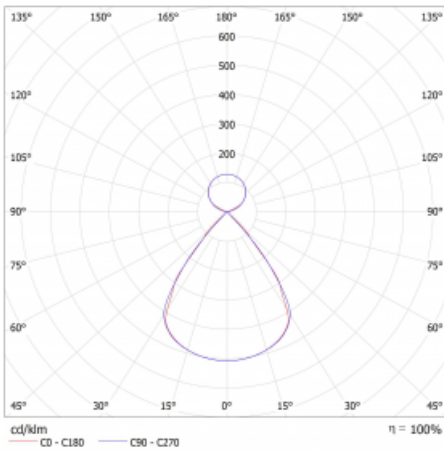

Type of installation	Suspended
Light distribution	Direct-indirect clear plexi
Luminaire shape	Linear
Colour of the luminaires	White
Material	Aluminium
Lifetime	L80/B20 50 000 hours
Warranty	2 years
Description of luminaires	Luminaire suspended
Dimensions	1683 mm × 47 mm × 69 mm
Light source	LED MODUL
Type of optical system	Plastic louvre low UGR
Luminous flux*	5370 lm
Colour Temperature	4000 K cool white
Luminous efficacy	157 lm/W
MacAdam Light source	3
Colour rendering index	80
UGR max. X=4H Y=8H, ρ=70,50,20	12.1

## Curve