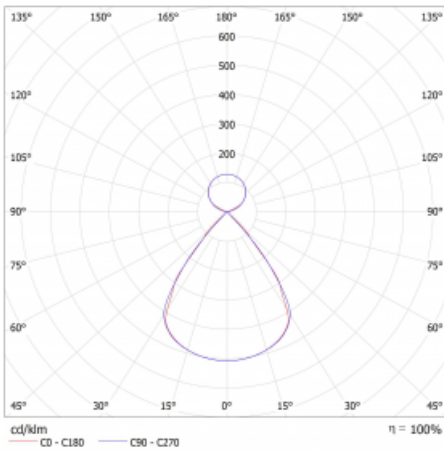

Type of installation	Suspended
Light distribution	Direct-indirect clear plexi
Luminaire shape	Linear
Colour of the luminaires	Silver
Material	Aluminium
Lifetime	L80/B20 50 000 hours
Warranty	5 years
Description of luminaires	Luminaire suspended
item description	D/I - 53/47
Dimensions	1683 mm × 47 mm × 69 mm
Weight	4 kg
Light source	LED MODUL
Type of optical system	Plastic louvre low UGR
Luminous flux*	5150 lm
Colour Temperature	3000 K warm white
Luminous efficacy	151 lm/W
MacAdam Light source	3
Colour rendering index	80
UGR max. X=4H Y=8H, ρ=70,50,20	11.9

Technical drawing

Luminaire power input* 34.1 W

Connection of the luminaires ON/OFF

Electrical voltage 220-240V

Frequency 50/60Hz

⊕ CE IP 20

*±10 %

Curve