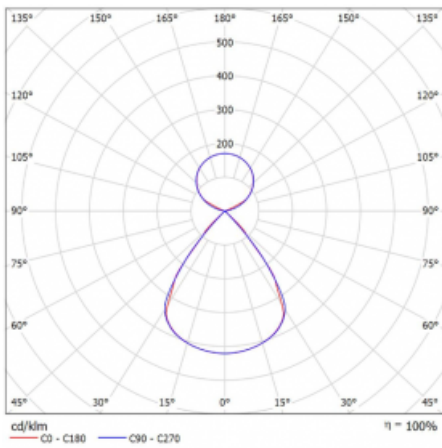

Type of installation	Suspended
Light distribution	Direct-indirect
Luminaire shape	Linear
Colour of the luminaires	Silver
Material	Aluminium
Lifetime	L80/B20 50 000 hours
Warranty	2 years
Description of luminaires	Luminaire suspended
item description	D/I - 54/46
Dimensions (l × w × h mm)	1403 mm × 47 mm × 69 mm
Light source	LED MODUL
DIR optical system	Plastic louvre low UGR
INDIR optical system	Celar cover
Luminous flux*	10370 lm
Colour Temperature	4000 K cool white
Luminous efficacy	148 lm/W
MacAdam Light source	3
Colour rendering index	80
UGR max. X=4H Y=8H, ρ=70,50,20	15.2

## Curve