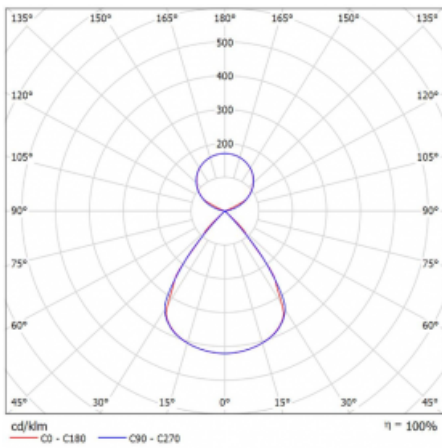

Type of installation	Suspended
Light distribution	Direct-indirect clear plexi
Luminaire shape	Linear
Colour of the luminaires	Silver
Material	Aluminium
Lifetime	L80/B20 50 000 hours
Warranty	5 years
Description of luminaires	Luminaire suspended
item description	D/I - 54/46
Dimensions	1403 mm × 47 mm × 69 mm
Light source	LED MODUL
Type of optical system	Plastic louvre low UGR
Luminous flux*	10370 lm
Colour Temperature	4000 K cool white
Luminous efficacy	148 lm/W
MacAdam Light source	3
Colour rendering index	80
UGR max. X=4H Y=8H, $\rho=70,50,20$	15.2

Technical drawing

Luminaire power input* 70.2 W

Connection of the luminaires ON/OFF

Electrical voltage 220-240V

Frequency 50/60Hz

⊕ CE IP 20

*±10 %

Curve