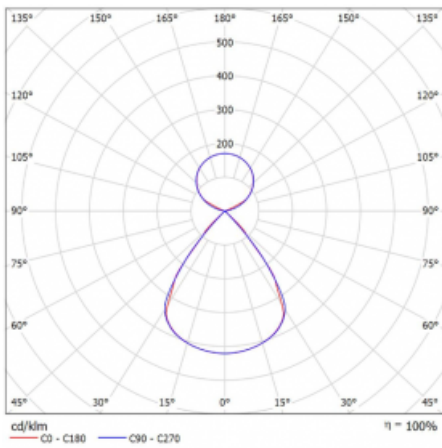

Type of installation	Suspended
Light distribution	Direct-indirect
Luminaire shape	Linear
Colour of the luminaires	White
Material	Aluminium
Lifetime	L80/B20 50 000 hours
Warranty	5 years
Description of luminaires	Luminaire suspended
item description	D/I - 54/46
Dimensions (l × w × h mm)	1403 mm × 47 mm × 69 mm
Light source	LED MODUL
DIR optical system	Plastic louvre low UGR
INDIR optical system	Celar cover
Luminous flux*	10370 lm
Colour Temperature	4000 K cool white
Luminous efficacy	148 lm/W
MacAdam Light source	3
Colour rendering index	80
UGR max. X=4H Y=8H, ρ=70,50,20	15.2

## Curve