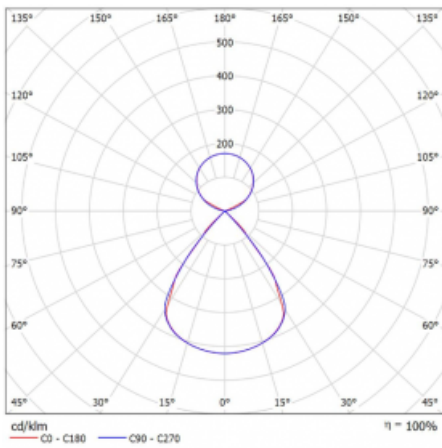

Technical drawing

Luminaire power input* 36 W

Connection of the luminaires ON/OFF + 3h emergency

Electrical voltage 220-240V

Frequency 50/60Hz

⊕ CE IP 20

*±10 %

Curve