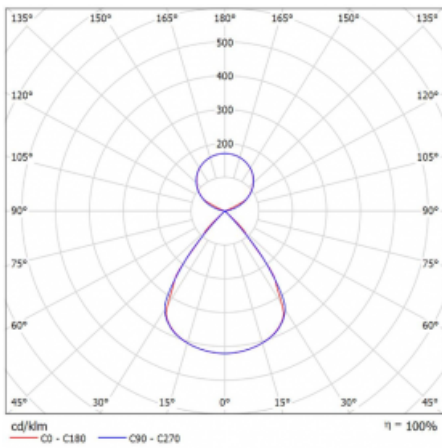

Technical drawing

Luminaire power input* 36 W

Connection of the luminaires ON/OFF + 1h emergency

Electrical voltage 220-240V

Frequency 50/60Hz

⊕ CE IP 20

*±10 %

Curve