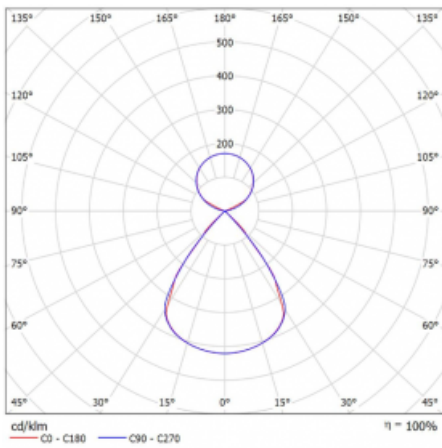

Type of installation	Suspended
Light distribution	Direct-indirect clear plexi
Luminaire shape	Linear
Colour of the luminaires	Black
Material	Aluminium
Lifetime	L80/B20 50 000 hours
Warranty	5 years
Description of luminaires	Luminaire suspended
item description	D/I - 54/46
Dimensions	1403 mm × 47 mm × 69 mm
Light source	LED MODUL
Type of optical system	Plastic louvre low UGR
Luminous flux*	5500 lm
Colour Temperature	4000 K cool white
Luminous efficacy	153 lm/W
MacAdam Light source	3
Colour rendering index	80
UGR max. X=4H Y=8H, $\rho=70,50,20$	13

Technical drawing

Luminaire power input* 36 W

Connection of the luminaires ON/OFF

Electrical voltage 220-240V

Frequency 50/60Hz

⊕ CE IP 20

*±10 %

Curve