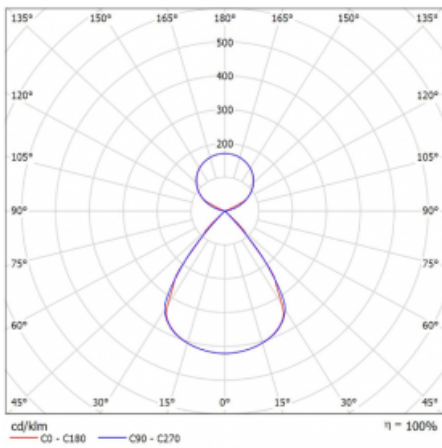

Type of installation	Suspended
Light distribution	Direct-indirect
Luminaire shape	Linear
Colour of the luminaires	Black
Material	Aluminium
Lifetime	L80/B20 50 000 hours
Warranty	5 years
Description of luminaires	Luminaire suspended
item description	D/I - 54/46
Dimensions (l × w × h mm)	1403 mm × 47 mm × 69 mm
Light source	LED MODUL
DIR optical system	Plastic louvre low UGR
INDIR optical system	Celar cover
Luminous flux*	5270 lm
Colour Temperature	3000 K warm white
Luminous efficacy	146 lm/W
MacAdam Light source	3
Colour rendering index	80
UGR max. X=4H Y=8H, $\rho=70,50,20$	12.8

Technical drawing

Luminaire power input* 36 W

Connection of the luminaires DALI

Electrical voltage 220-240V

Frequency 50/60Hz

⊕ CE IP 20

*±10 %

Curve