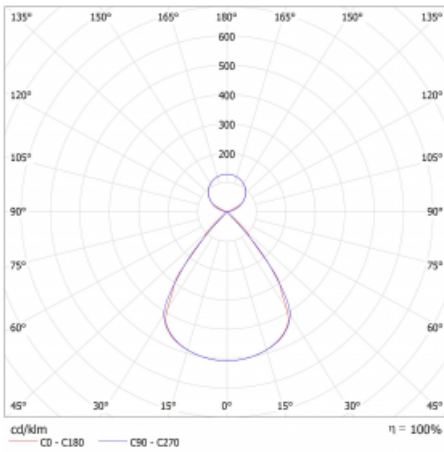

Type of installation	Suspended
Light distribution	Direct-indirect clear plexi
Luminaire shape	Linear
Colour of the luminaires	Silver
Material	Aluminium
Lifetime	L80/B20 50 000 hours
Warranty	2 years
Description of luminaires	Luminaire suspended
item description	D/I - 54/46
Dimensions	1403 mm × 47 mm × 69 mm
Light source	LED MODUL
Type of optical system	Plastic louvre low UGR
Luminous flux*	4210 lm
Colour Temperature	3000 K warm white
Luminous efficacy	149 lm/W
MacAdam Light source	3
Colour rendering index	80
UGR max. X=4H Y=8H, $\rho=70,50,20$	12

## Curve