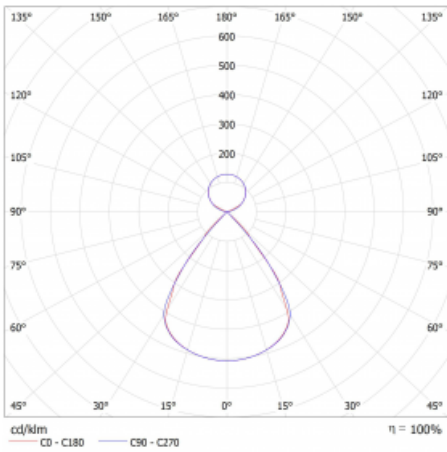

Type of installation	Suspended
Light distribution	Direct-indirect clear plexi
Luminaire shape	Linear
Colour of the luminaires	White
Material	Aluminium
Lifetime	L80/B20 50 000 hours
Warranty	5 years
Description of luminaires	Luminaire suspended
Dimensions	1403 mm × 47 mm × 69 mm
Light source	LED MODUL
Type of optical system	Plastic louvre low UGR
Luminous flux*	4390 lm
Colour Temperature	4000 K cool white
Luminous efficacy	156 lm/W
MacAdam Light source	3
Colour rendering index	80
UGR max. X=4H Y=8H, ρ=70,50,20	12.2

## Technical drawing

Luminaire power input\* 28.2 W

Connection of the luminaires DALI

Electrical voltage 220-240V

Frequency 50/60Hz

⊕ CE IP 20

\*±10 %

## Curve