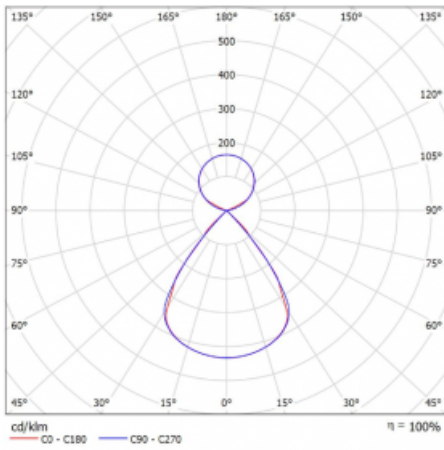

Type of installation	Suspended
Light distribution	Direct-indirect clear plexi
Luminaire shape	Linear
Colour of the luminaires	Silver
Material	Aluminium
Lifetime	L80/B20 50 000 hours
Warranty	2 years
Description of luminaires	Luminaire suspended
item description	D/I - 56/44
Dimensions	1122 mm × 47 mm × 69 mm
Light source	LED MODUL
Type of optical system	Plastic louvre low UGR
Luminous flux*	8060 lm
Colour Temperature	4000 K cool white
Luminous efficacy	152 lm/W
MacAdam Light source	3
Colour rendering index	80
UGR max. X=4H Y=8H, $\rho=70,50,20$	15.3

## Curve