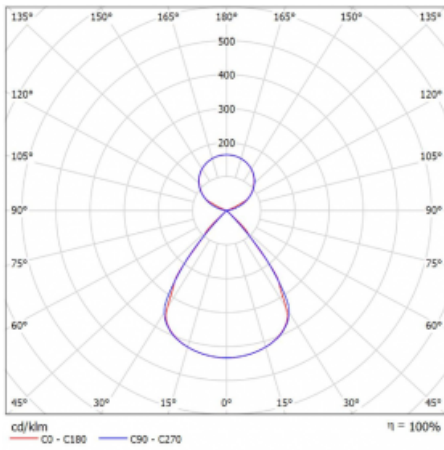

| | |
|--|-------------------------|
| Type of installation | Suspended |
| Light distribution | Direct-indirect |
| Luminaire shape | Linear |
| Colour of the luminaires | Silver |
| Material | Aluminium |
| Lifetime | L80/B20 50 000 hours |
| Warranty | 2 years |
| Description of luminaires | Luminaire suspended |
| item description | D/I - 56/44 |
| Dimensions (l × w × h mm) | 1122 mm × 47 mm × 69 mm |
| Light source | LED MODUL |
| DIR optical system | Plastic louvre low UGR |
| INDIR optical system | Celar cover |
| Luminous flux* | 7730 lm |
| Colour Temperature | 3000 K warm white |
| Luminous efficacy | 146 lm/W |
| MacAdam Light source | 3 |
| Colour rendering index | 80 |
| UGR max. X=4H Y=8H, $\rho=70,50,20$ | 15.2 |

Technical drawing

Luminaire power input* 53.1 W

Connection of the luminaires ON/OFF + 1h emergency

Electrical voltage 220-240V

Frequency 50/60Hz

⊕ CE IP 20

*±10 %

Curve