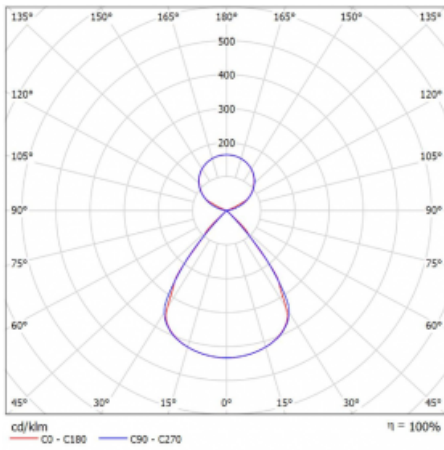

Type of installation	Suspended
Light distribution	Direct-indirect
Luminaire shape	Linear
Colour of the luminaires	Silver
Material	Aluminium
Lifetime	L80/B20 50 000 hours
Warranty	5 years
Description of luminaires	Luminaire suspended
item description	D/I - 56/44
Dimensions (l × w × h mm)	1122 mm × 47 mm × 69 mm
Light source	LED MODUL
DIR optical system	Plastic louvre low UGR
INDIR optical system	Celar cover
Luminous flux*	8060 lm
Colour Temperature	4000 K cool white
Luminous efficacy	152 lm/W
MacAdam Light source	3
Colour rendering index	80
UGR max. X=4H Y=8H, ρ=70,50,20	15.3

## Technical drawing

Luminaire power input\* 53.1 W

Connection of the luminaires DALI

Electrical voltage 220-240V

Frequency 50/60Hz

⊕ CE IP 20

\*±10 %

## Curve