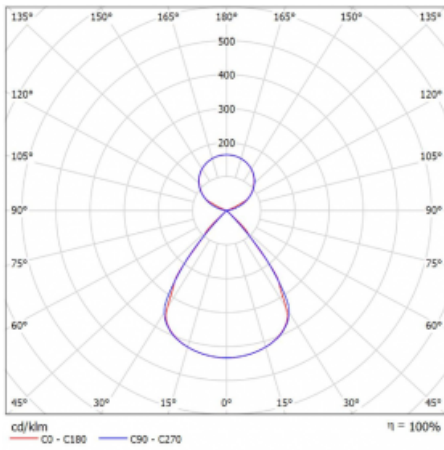

Type of installation	Suspended
Light distribution	Direct-indirect
Luminaire shape	Linear
Colour of the luminaires	Silver
Material	Aluminium
Lifetime	L80/B20 50 000 hours
Warranty	5 years
Description of luminaires	Luminaire suspended
item description	D/I - 56/44
Dimensions (l × w × h mm)	1122 mm × 47 mm × 69 mm
Light source	LED MODUL
DIR optical system	Plastic louvre low UGR
INDIR optical system	Celar cover
Luminous flux*	4280 lm
Colour Temperature	4000 K cool white
Luminous efficacy	152 lm/W
MacAdam Light source	3
Colour rendering index	80
UGR max. X=4H Y=8H, ρ=70,50,20	13.1

Technical drawing

Luminaire power input* 28.2 W

Connection of the luminaires ON/OFF

Electrical voltage 220-240V

Frequency 50/60Hz

⊕ CE IP 20

*±10 %

Curve