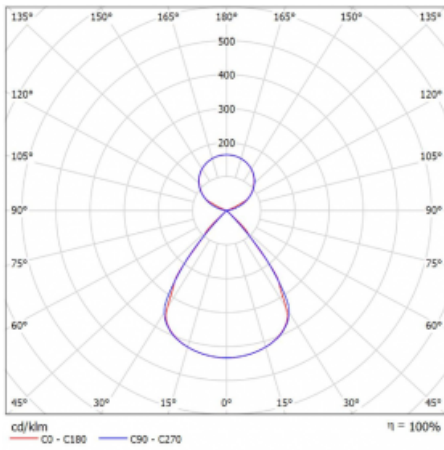

Type of installation	Suspended
Light distribution	Direct-indirect clear plexi
Luminaire shape	Linear
Colour of the luminaires	Silver
Material	Aluminium
Lifetime	L80/B20 50 000 hours
Warranty	5 years
Description of luminaires	Luminaire suspended
item description	D/I - 56/44
Dimensions	1122 mm × 47 mm × 69 mm
Light source	LED MODUL
Type of optical system	Plastic louvre low UGR
Luminous flux*	4280 lm
Colour Temperature	4000 K cool white
Luminous efficacy	152 lm/W
MacAdam Light source	3
Colour rendering index	80
UGR max. X=4H Y=8H, $\rho=70,50,20$	13.1

Technical drawing

Luminaire power input* 28.2 W

Connection of the luminaires ON/OFF

Electrical voltage 220-240V

Frequency 50/60Hz

⊕ CE IP 20

*±10 %

Curve