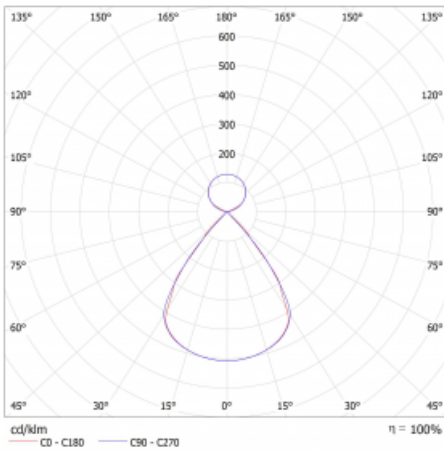

Type of installation	Suspended
Light distribution	Direct-indirect clear plexi
Luminaire shape	Linear
Colour of the luminaires	White
Material	Aluminium
Lifetime	L80/B20 50 000 hours
Warranty	2 years
Description of luminaires	Luminaire suspended
Dimensions	1122 mm × 47 mm × 69 mm
Light source	LED MODUL
Type of optical system	Plastic louvre low UGR
Luminous flux*	3270 lm
Colour Temperature	3000 K warm white
Luminous efficacy	143 lm/W
MacAdam Light source	3
Colour rendering index	80
UGR max. X=4H Y=8H, ρ=70,50,20	12.2

## Curve