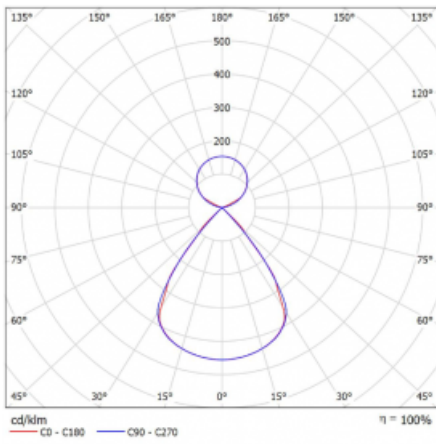

Technical drawing

Luminaire power input* 39.2 W

Connection of the luminaires ON/OFF

Electrical voltage 220-240V

Frequency 50/60Hz

⊕ CE IP 20

*±10 %

Curve