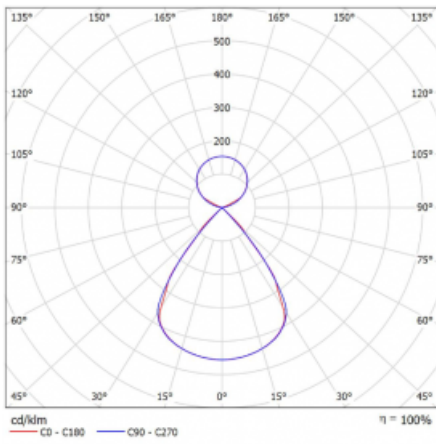

Type of installation	Suspended
Light distribution	Direct-indirect clear plexi
Luminaire shape	Linear
Colour of the luminaires	White
Material	Aluminium
Lifetime	L80/B20 50 000 hours
Warranty	5 years
Description of luminaires	Luminaire suspended
item description	D/I - 59/41
Dimensions	842 mm × 47 mm × 69 mm
Light source	LED MODUL
Type of optical system	Plastic louvre low UGR
Luminous flux*	5750 lm
Colour Temperature	4000 K cool white
Luminous efficacy	147 lm/W
MacAdam Light source	3
Colour rendering index	80
UGR max. X=4H Y=8H, $\rho=70,50,20$	15.6

## Curve