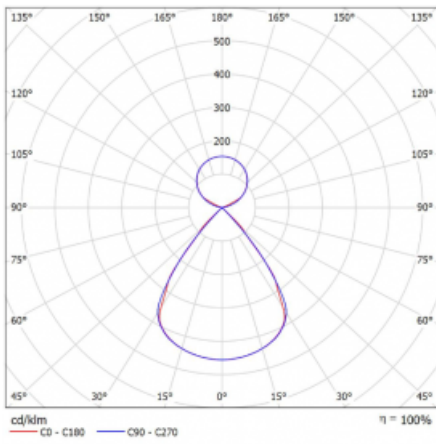

Type of installation	Suspended
Light distribution	Direct-indirect
Luminaire shape	Linear
Colour of the luminaires	White
Material	Aluminium
Lifetime	L80/B20 50 000 hours
Warranty	5 years
Description of luminaires	Luminaire suspended
item description	D/I - 59/41
Dimensions (l × w × h mm)	842 mm × 47 mm × 69 mm
Light source	LED MODUL
DIR optical system	Plastic louvre low UGR
INDIR optical system	Celar cover
Luminous flux*	5520 lm
Colour Temperature	3000 K warm white
Luminous efficacy	141 lm/W
MacAdam Light source	3
Colour rendering index	80
UGR max. X=4H Y=8H, ρ=70,50,20	15.4

## Curve