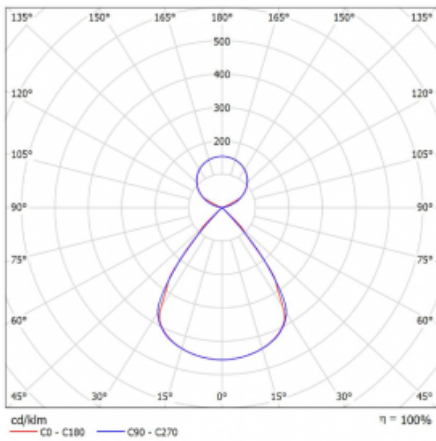

Type of installation	Suspended
Light distribution	Direct-indirect
Luminaire shape	Linear
Colour of the luminaires	Silver
Material	Aluminium
Lifetime	L80/B20 50 000 hours
Warranty	5 years
Description of luminaires	Luminaire suspended
item description	D/I - 59/41
Dimensions (l × w × h mm)	842 mm × 47 mm × 69 mm
Light source	LED MODUL
DIR optical system	Plastic louvre low UGR
INDIR optical system	Celar cover
Luminous flux*	5520 lm
Colour Temperature	3000 K warm white
Luminous efficacy	141 lm/W
MacAdam Light source	3
Colour rendering index	80
UGR max. X=4H Y=8H, $\rho=70,50,20$	15.4

Technical drawing

Luminaire power input* 39.2 W

Connection of the luminaires ON/OFF

Electrical voltage 220-240V

Frequency 50/60Hz

⊕ CE IP 20

*±10 %

Curve