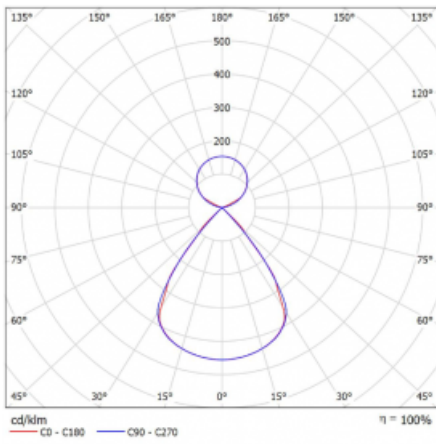

Type of installation	Suspended
Light distribution	Direct-indirect clear plexi
Luminaire shape	Linear
Colour of the luminaires	Silver
Material	Aluminium
Lifetime	L80/B20 50 000 hours
Warranty	5 years
Description of luminaires	Luminaire suspended
item description	D/I - 59/41
Dimensions	842 mm × 47 mm × 69 mm
Light source	LED MODUL
Type of optical system	Plastic louvre low UGR
Luminous flux*	5520 lm
Colour Temperature	3000 K warm white
Luminous efficacy	141 lm/W
MacAdam Light source	3
Colour rendering index	80
UGR max. X=4H Y=8H, $\rho=70,50,20$	15.4

## Curve