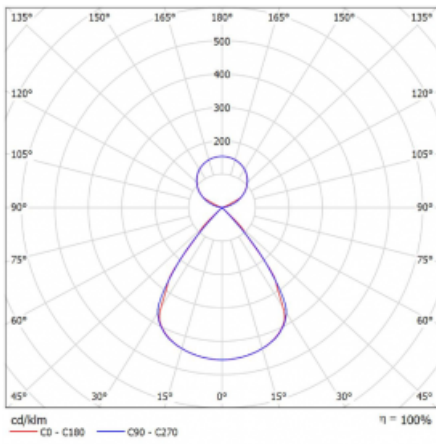

Type of installation	Suspended
Light distribution	Direct-indirect clear plexi
Luminaire shape	Linear
Colour of the luminaires	Silver
Material	Aluminium
Lifetime	L80/B20 50 000 hours
Warranty	5 years
Description of luminaires	Luminaire suspended
item description	D/I - 59/41
Dimensions	842 mm × 47 mm × 69 mm
Light source	LED MODUL
Type of optical system	Plastic louvre low UGR
Luminous flux*	5750 lm
Colour Temperature	4000 K cool white
Luminous efficacy	147 lm/W
MacAdam Light source	3
Colour rendering index	80
UGR max. X=4H Y=8H, $\rho=70,50,20$	15.6

## Curve