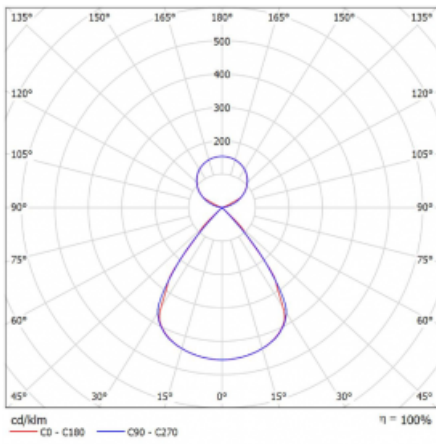

Type of installation	Suspended
Light distribution	Direct-indirect
Luminaire shape	Linear
Colour of the luminaires	Silver
Material	Aluminium
Lifetime	L80/B20 50 000 hours
Warranty	5 years
Description of luminaires	Luminaire suspended
item description	D/I - 59/41
Dimensions (l × w × h mm)	842 mm × 47 mm × 69 mm
Light source	LED MODUL
DIR optical system	Plastic louvre low UGR
INDIR optical system	Celar cover
Luminous flux*	5520 lm
Colour Temperature	3000 K warm white
Luminous efficacy	141 lm/W
MacAdam Light source	3
Colour rendering index	80
UGR max. X=4H Y=8H, $\rho=70,50,20$	15.4

## Curve