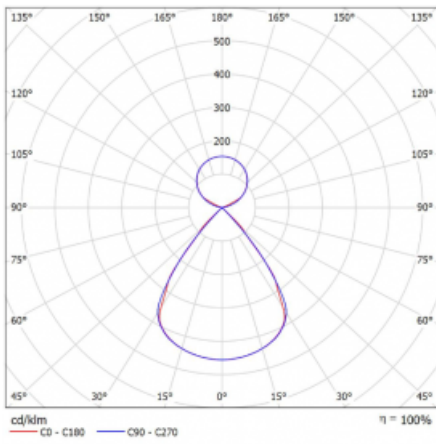

Type of installation	Suspended
Light distribution	Direct-indirect
Luminaire shape	Linear
Colour of the luminaires	Black
Material	Aluminium
Lifetime	L80/B20 50 000 hours
Warranty	5 years
Description of luminaires	Luminaire suspended
item description	D/I - 59/41
Dimensions (l × w × h mm)	842 mm × 47 mm × 69 mm
Light source	LED MODUL
DIR optical system	Plastic louvre low UGR
INDIR optical system	Celar cover
Luminous flux*	5520 lm
Colour Temperature	3000 K warm white
Luminous efficacy	141 lm/W
MacAdam Light source	3
Colour rendering index	80
UGR max. X=4H Y=8H, ρ=70,50,20	15.4

Technical drawing

Luminaire power input* 39.2 W

Connection of the luminaires DALI

Electrical voltage 220-240V

Frequency 50/60Hz

⊕ CE IP 20

*±10 %

Curve