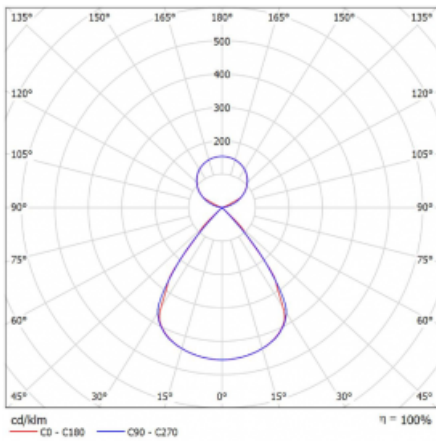

Type of installation	Suspended
Light distribution	Direct-indirect
Luminaire shape	Linear
Colour of the luminaires	White
Material	Aluminium
Lifetime	L80/B20 50 000 hours
Warranty	5 years
Description of luminaires	Luminaire suspended
item description	D/I - 59/41
Dimensions (l × w × h mm)	842 mm × 47 mm × 69 mm
Light source	LED MODUL
DIR optical system	Plastic louvre low UGR
INDIR optical system	Celar cover
Luminous flux*	3050 lm
Colour Temperature	4000 K cool white
Luminous efficacy	143 lm/W
MacAdam Light source	3
Colour rendering index	80
UGR max. X=4H Y=8H, ρ=70,50,20	13.4

Technical drawing

Luminaire power input* 21.3 W

Connection of the luminaires ON/OFF

Electrical voltage 220-240V

Frequency 50/60Hz

⊕ CE IP 20

*±10 %

Curve